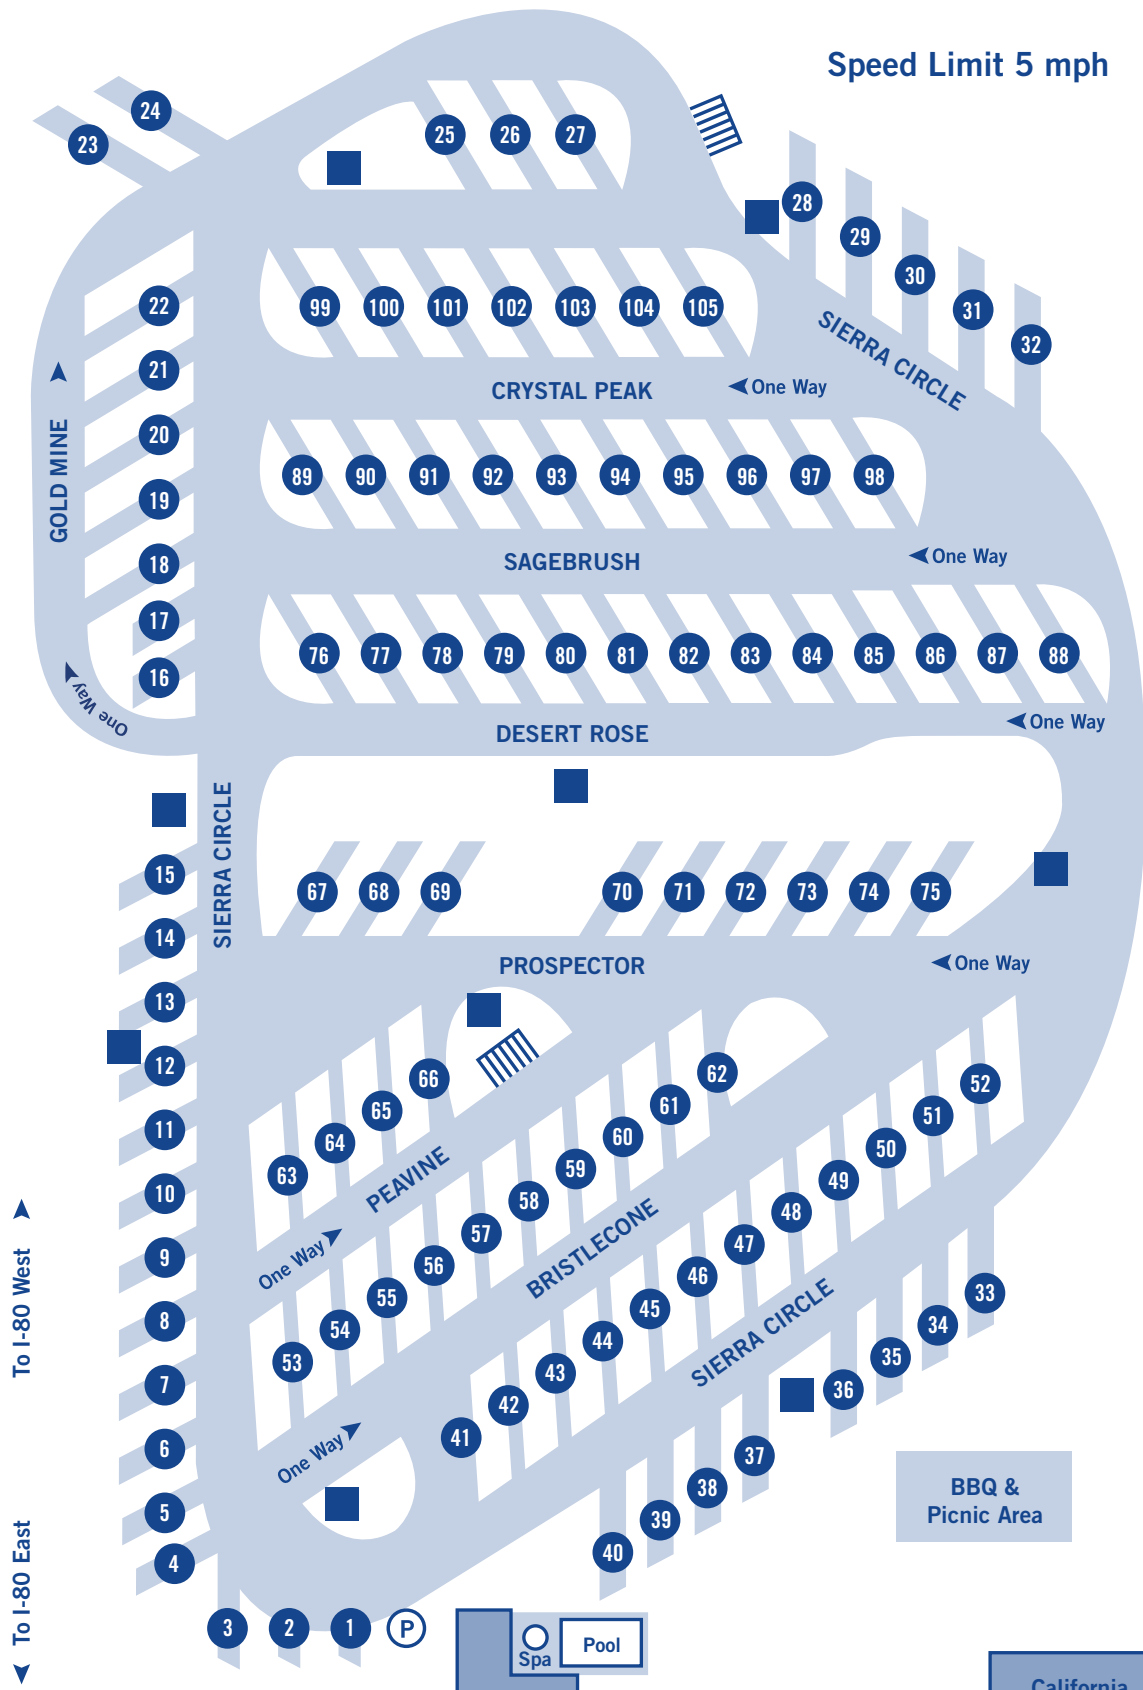

Speed Limit 5 mph

To I-80 West

To I-80 East

Gas

Jack in The Box

Store

Gold Ranch Casino

Sierra Café

Front Desk

Spa

Pool

BBQ & Picnic Area

California Lottery Station

-  Trash Container
-  Extra Parking
-  Propane

Check in time is 2 pm.  
Check out time is 12 noon.